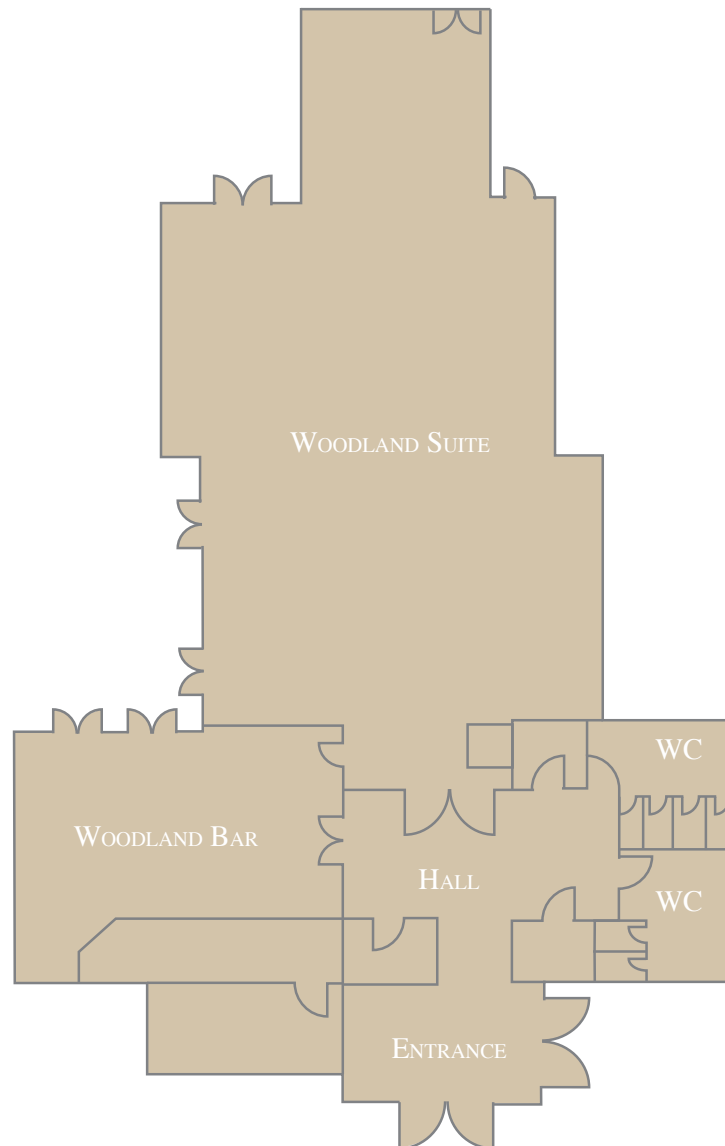

## WOODLAND SUITE

## ROOM SPECIFICATION

With its own private bar and terrace, the Woodland Suite offers an exclusive use area separate from the rest of the hotel, with easy access to the gardens.

### ACCESS

Max. Door Height 2m

Max. Door Width 4m

### DIMENSIONS

(L) 13m x (W) 16.1m x (H) 3m

Area 209.3m<sup>2</sup>

Level access / Toilets /  
Parking