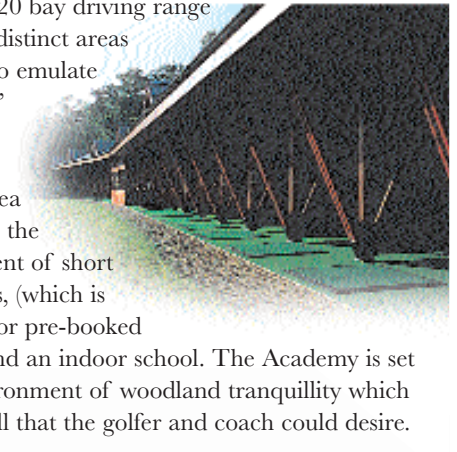

The Hotchkin Course

One of Britain's finest courses established for over 100 years, is built on sandy soil which allows for year-round play. Set amongst banks of gorse and broom, with heather lined fairways and well protected greens, this scenic course is renowned for its formidable bunkers providing a challenge to any golfer.

The Bracken Course

A new course of exceptional finesse and imaginative design. Huge undulating greens and fairways shaped to demand thoughtful shot-making are integrated with subtle reproductions of some of the more recognised features of the Hotchkin course.

The Academy

A floodlit 20 bay driving range overlooks distinct areas designed to emulate 'on course' situations. Together with an area devoted to the development of short game skills, (which is available for pre-booked parties), and an indoor school. The Academy is set in an environment of woodland tranquillity which provides all that the golfer and coach could desire.